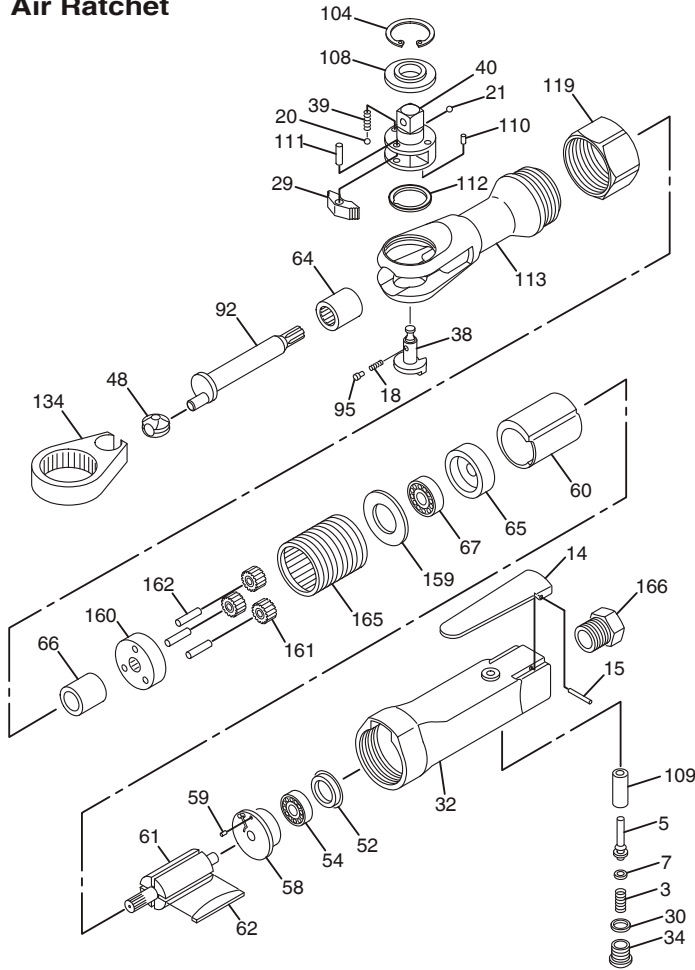

CP886/886H

Air Ratchet

Index No.	Part No.	Description	No. Req'd.
3	CA146388	Spring-Throttle	1
5	CA146389	Valve-Throttle	1
7	CA146390	O-Ring	1
14	CA146391	Lever-Throttle	1
15	CA146392	Pin-Roll	1
18	CA146393	Spring-Ratchet	1
20	CA146394	Ball-Steel	2
21	CA146395	Ball-Steel (CP886)	1
	CA147671	Ball-Steel (CP886H)	1
29	CA146396	Pawl-Ratchet	1
30	CA146397	O-Ring	1
32	CA146398	Handle-Throttle (Incl: Index No. 109)	1
34	CA146399	Plug-Throttle Valve	1
38	CA146400	Button-Reverse (CP886)	1
	CA147670	Button-Reverse (CP886H)	1
39	CA146401	Spring-Friction	2
40	CA146402	Shank-Ratchet 3/8" (CP886)	1
	CA147667	Shank-Ratchet 1/2" (CP886H)	1
48	CA146403	Bushing-Drive	1
52	CA146404	Cap-End Plate	1
54	CA146405	Bearing-Ball	1
58	CA146407	Plate-Rear End	1
59	CA146408	Pin-Dowel	1
60	CA146409	Liner (Incl: Index No. 59)	1
61	CA146410	Rotor	1
62	CA146411	Blade-Rotor (Set of 4)	1
64	CA146412	Bearing-Needle	1
65	CA146413	Plate-Front End	1
66	CA146414	Bearing-Plain	1
67	CA146415	Bearing-Ball	1
92	CA146416	Shaft-Crank	1
95	CA146417	Pin-Lock	1
104	CA146418	Ring-Retaining	1
108	CA146419	Washer-Thrust (Incl: Index No. 110) (CP886)	1
	CA147672	Washer-Thrust (Incl: Index No. 110) (CP886H)	1
109	CA146420	Bushing-Throttle	1
110	CA146421	Pin-Roll	1
111	CA146422	Pin-Dowel	1
112	CA146423	Washer	1
113	CA146424	Housing-Ratchet (Incl: Index Nos. 64 & 66)	1
119	CA146425	Clamp-Housing	1
134	CA146426	Yoke-Ratchet	1
159	CA146427	Washer	1
160	CA146428	Spindle-Idler	1
161	CA146429	Gear-Idler	3
162	CA146430	Roller-Needle	3
165	CA146431	Housing-Spindle	1
166	CA146432	Bushing-Air Inlet	1
	CA133961	Cushion Cover (Not Shown)	1
	CA144007	Warning Decal (Not Shown)	1

Tune-Up Kit

CA146437 (Incl: Index No's 3, 18, 20, 21, 30, 34, 39, 52, 62, 95, & 104)

Ratchet Head Replacement Kit (CP886)

CA146436 (Incl: Index No's 18, 20, 21, 29, 38, 40, 95, 104, 108, 111 & 112)

Ratchet Head Replacement Kit (CP886H)